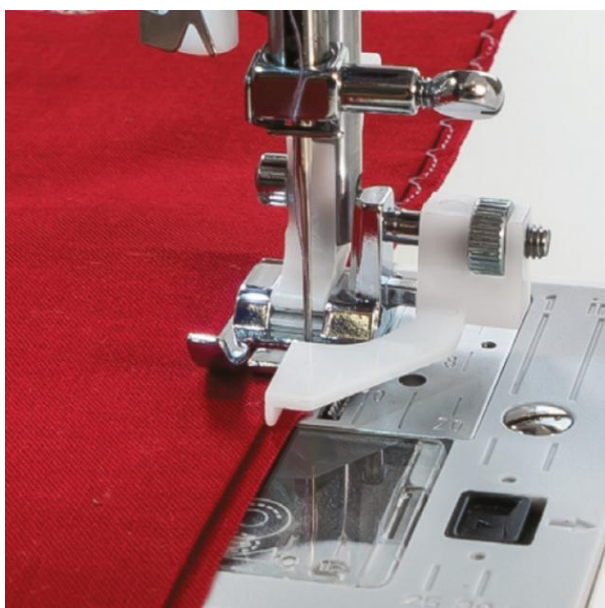

SINGER®

Singer Blind Hem Foot (250059513)

Model No: 250059513

Price:

Rs. 990

Warranty:

0 No(s) manufacturer warranty.

Delivery: