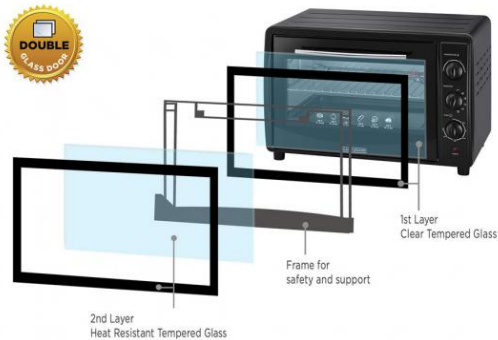

## BLACK+DECKER 45L Double Glass Multifunction Toaster (TRO45RDG-B5)

Model No: BD-TRO45RDG-B5

## **Specifications:**

---

- Type: Table Top Electric Oven
- Capacity: 45L
- Cooking / Baking Capacity: 3kg - 3.5Kg
- Cooking Timer: Yes, 60 Mins. Timer
- Temperature Levels: 90°C- 230°C
- Power / Heat Levels: 1800W
- Preheat: YES
- Rotisserie: Yes
- Conventional Cooking: Yes
- Grill: Yes
- Display / Panel: NO
- Programs / Functions: 5 Cooking Functions
- Cavity And Cabinet Build: Stainless Steel
- Internal Light: No
- Indicator Lamp: Yes
- Cooking End Signal: Bell
- Suitable For: Large Home Baking, Party
- Accessories Provided: Non-stick food tray, Wire rack, food tray handle, Crumb tray, Rotisserie and rotisserie handle
- Voltage / Power Frequency: 240 Volts
- Dimensions: 60.4 x 42.8 x 41.8 cm
- Weight: 12.5 kg
- Colors: Black
- Other Information: Comes with anti-rust galvanized stainless steel interior, it withstands the rigors of regular use. Packed with a range of user-friendly functions such as Toast/bake/Broil & double grill functions that make cooking convenient for you. The broil function aids in cooking meat to perfection. A double glass door that enables power insulation and even heat distribution.