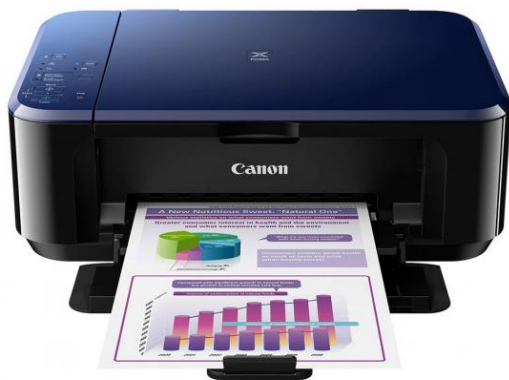

Canon Inkjet Printer - PIXMA E560

Model No: CAN-I-E560

Price:

Rs. 53,500

Warranty:

1 Year(s) manufacturer warranty.
1 Year Manufacturer Warranty.

Delivery:

Delivery - Standard 3 To 5 Working Days.

Specifications:

- Type: Inkjet Printer
- Model: E 560
- Printing Resolution: 4800 (horizontal) x 600 (vertical) dpi
- Print Head / Ink - Number of Nozzles: Total 1,792 nozzles
- Print Head / Ink - Ink Bottles / Toner Cartridge: FINE Cartridge
- Print Speed: Approx. 8.6ipm
- Printable Width - Bordered: Up to 203.2mm (8 inches)
- Printable Width - Borderless: Up to 203.2mm (8 inches)
- Printable Area - Borderless Printing: (Supported Paper Size: A4, LTR,
- Printable Area - Bordered Printing: Left / Right margin: each 3.4mm
- Recommended Printing Area: Top margin: 32.6mm/ Bottom margin 35.2mm
- Paper Size: A4, A5, B5, Letter, Legal
- Paper Handling (Rear Tray): A4, A5, B5, Letter = 60, Legal = 10
- Paper Handling (Front Tray): A4, A5, B5, Letter = 60, Legal = 10
- Paper Weight: Plain Paper: 64 - 105g/m²
- Ink End Sensor: Dot count
- Print Head Alignment: Manual
- Scan - Scanner Type: Flatbed
- Scan - Scanning Method: CIS (Contact Image Sensor)
- Scan - Optical Resolution: 1200 x 2400dpi
- Scan - Scanning Bit Depth (Input / Output): 16bit / 8bit (grayscale) / 48bit / 24bit (color)
- Scan - Line Scanning Speed: 1.2ms/line (300dpi)
- Scan - Scanning Speed: Approx. 19secs
- Scan - Maximum Document Size: A4 / Letter (216 x 297mm)
- Copy - Maximum Document Size: A4 / Letter (216 x 297mm)
- Copy - Compatible Media: Plain Paper
- Copy - Image Quality: Plain Paper: Draft, Standard
- Copy - Copy Speed: Approx. 30secs
- Copy - Multiple Copy: 1 - 21 pages
- Bluetooth / NFC / Wifi: WIFI