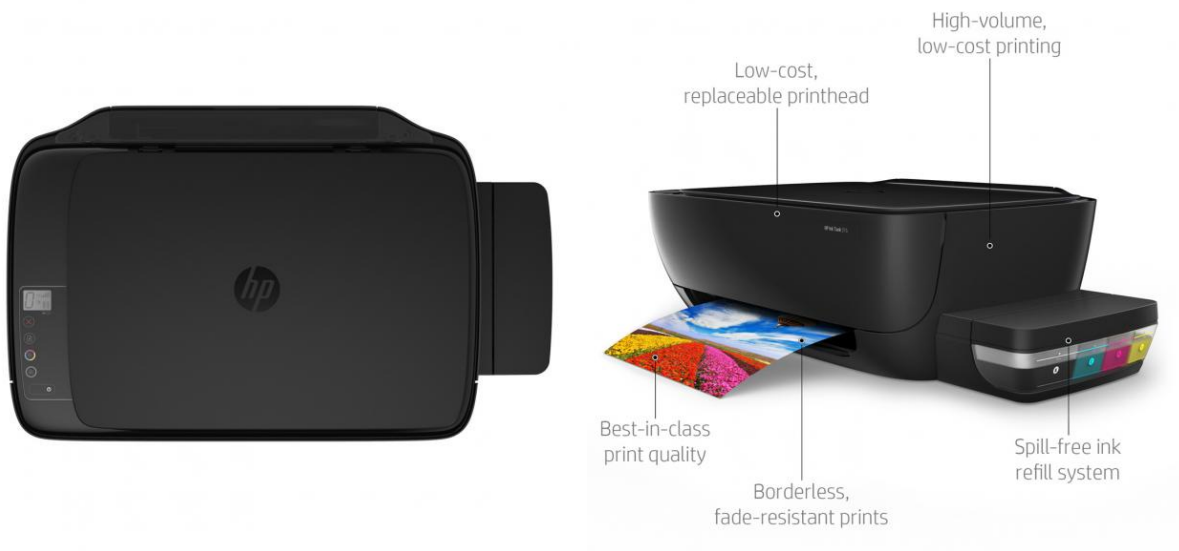

HP Ink Tank 315 All-In-One Printer

Model No: HP-INKTANK-315

Price:

Rs. 64,899

Warranty:

1 Year(s) manufacturer warranty.
1 Year Manufacturer Warranty.

Delivery:

Delivery - Standard 3 To 5 Working Days.

Specifications:

- Type: Inkjet Printer
- Model: Ink Tank 315
- Printing Resolution: Black (best): Up to 1200 x 1200 rendered dpi; Colour (best): Up to 4800 x 1200 optimised dpi colour(when printing from a computer and 1200 input dpi)
- Print Head / Ink - Ink Bottles / Toner Cartridge: Ink Bottles
- Print Speed: Black: Up to 19 ppm (draft, A4); Up to 8 ppm (ISO); Colour: Up to 15 ppm (draft, A4); Up to 5 ppm (ISO)
- Printable Width - Borderless: Yes, up to 210 x 297 mm (A4)
- Printable Area - Borderless Printing: A4; B5; A6; DL envelope
- Paper Size: A4; B5; A6; DL envelope
- Paper Handling (Rear Tray): A4; B5; A6; DL envelope
- Paper Weight: A4: 60 to 90 g/m²; HP envelopes: 75 to 90 g/m²; HP cards: up to 200 g/m²; HP 10 x 15 cm photo paper: up to 300 g/m²
- Ink End Sensor: Page Count
- Print Head Alignment: Manual
- Scan - Scanner Type: Flatbed
- Scan - Scanning Method: Contact Image Sensor (CIS)
- Scan - Optical Resolution: Hardware: Up to 1200 x 1200 dpi; Optical: Up to 1200 x 1200 dpi; Enhanced: Up to 1200 dpi
- Scan - Scanning Bit Depth (Input / Output): 24-bit
- Scan - Maximum Document Size: Flatbed: A4/ 216 x 297 mm
- Copy - Maximum Document Size: Flatbed: A4/ 216 x 297 mm
- Copy - Compatible Media: Plain Paper
- Copy - Image Quality: Black (text and Graphics): Up to 600 x 300 dpi; Colour (text and graphics): Up to 600 x 300 dp
- Copy - Copy Speed: Black: Up to 7 cpm (ISO); Colour: Up to 2 cpm (ISO)
- Copy - Maximum Number Of Copies: Up to 9 copies
- Bluetooth / NFC / Wifi: NO
- Network - Network Protocol: USB
- Network - Wireless LAN: Wired