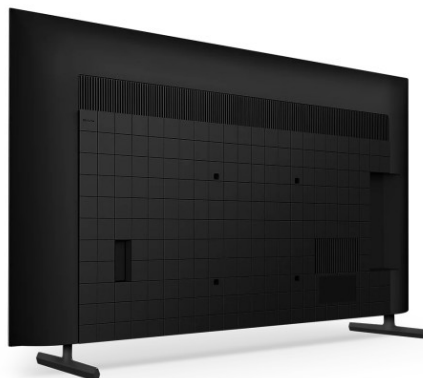

SONY

Sony 55" X80L 4K UHD HDR Google TV (KM-55X80L)

Model No: KD-55X80L

Price:

Rs. 531,999

Warranty:

3 Years(s) manufacturer warranty.
3 Year Warranty.

Delivery:

Specifications:

- :Type: SMART TV (ANDROID TV)
- :Screen Size: 55"
- :Display Type: LCD
- :Display Resolution: 3840x2160
- :Color: Black
- :Refresh Rate: Panel: 60Hz
- :Backlight Type: Direct LED
- :Design - Frame Colour: Black
- :Design - Stand Design: Slim T shaped wedged stand
- :Picture (Processing) - Colour Enhancement: 4K HDR Processor X1™
- :Picture (Processing) - Clarity Enhancement: 4K X-Reality™ PRO
- :Picture (Processing) - Contrast Enhancement: Object-based HDR remaster, Dynamic Contrast Enhancer
- :Picture (Processing) - HDR (High Dynamic Range) Compatibility: Yes(HDR10, HLG, Dolby Vision)
- :Picture (Processing) - Picture Processor: 4K HDR Processor X1™
- :Picture (Processing) - Motion Enhancer: Motionflow™ XR 200 (Native 50Hz), Auto mode
- :Picture (Processing) - Video Signal Support: HDMI™ signal :4096x2160p(24,50,60Hz), 3840x2160p(24,25,30,50,60Hz), 1080p(30,50,60Hz), 1080/24p, 1080i(50,60Hz), 720p(30,50,60Hz), 720/24p, 576p, 480p
- :Sound (Speakers / Amplifier) - Speaker Type: Bass Reflex Speaker X-Balanced Speaker
- :Sound (Speakers / Amplifier) - Audio Power Output: 10W + 10W
- :Sound (Processing) - Dolby Audio Format Support: Dolby™ Audio, Dolby™ Atmos
- :Sound (Processing) - DTS Audio Format Support: DTS Digital Surround
- :Software - Electronic Program Guide (EPG): Yes
- :Software - On/Off Timer: Yes
- :Software - Sleep Timer: Yes
- :Software - Closed Captions (Analog/Digital): Analogue)No (Digital)Subtitle
- :Software - Voice Search: (Voice Search)Yes4/(Built-in Mic)Yes
- :Software - Text Magnification: Yes
- :Software - Text Input Language: ARABIC / BULGARIAN / CATALAN / CROATIAN / CZECH / DANISH / DUTCH / ENGLISH / ESTONIAN / FINNISH / FRENCH / GERMAN / GREEK / HEBREW / INDONESIAN / ITALIAN / JAPANESE / NORWEGIAN / PERSIAN / POLISH / PORTUGUESE / ROMANIAN / RUSSIAN /