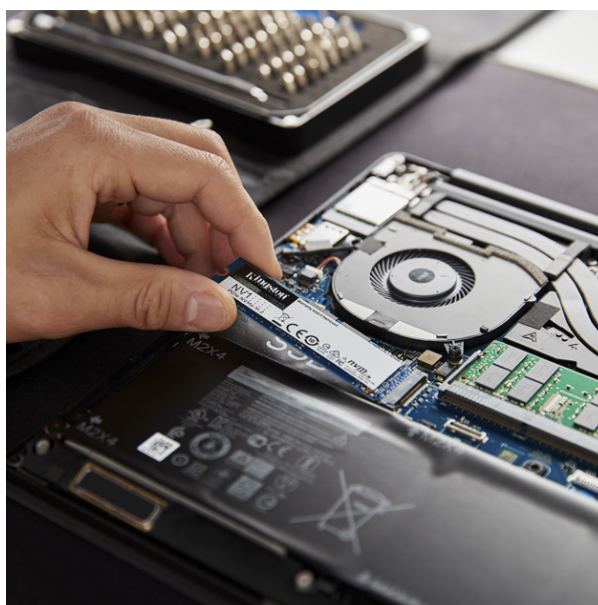

Kingston NV1 NVMe PCIe SSD M.2 2280 (1TB)

Model No: KG-SNVS-1TB-NVME-SSD

1 TB

1 TB

Price:

Rs. 52,799

Warranty:

---

3 Years(s) manufacturer warranty.
3 Year Limited Warranty.