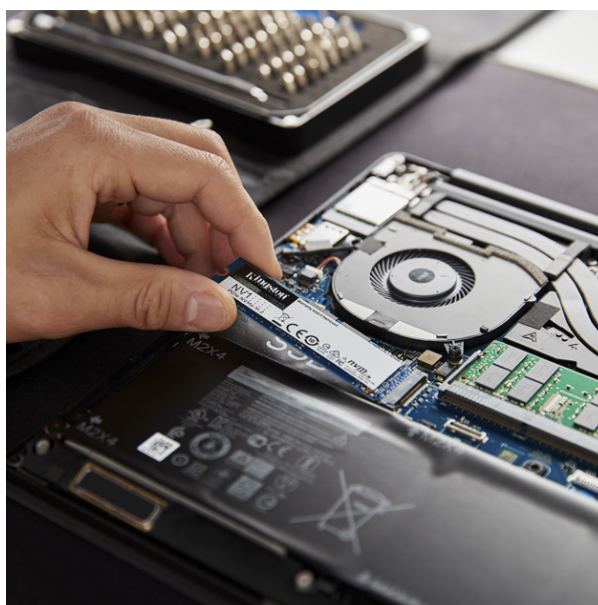

## Kingston NV1 NVMe PCIe SSD M.2 2280 (250GB)

Model No: KG-SNVS-250GB-NVME-SSD

**250GB**

**250GB**