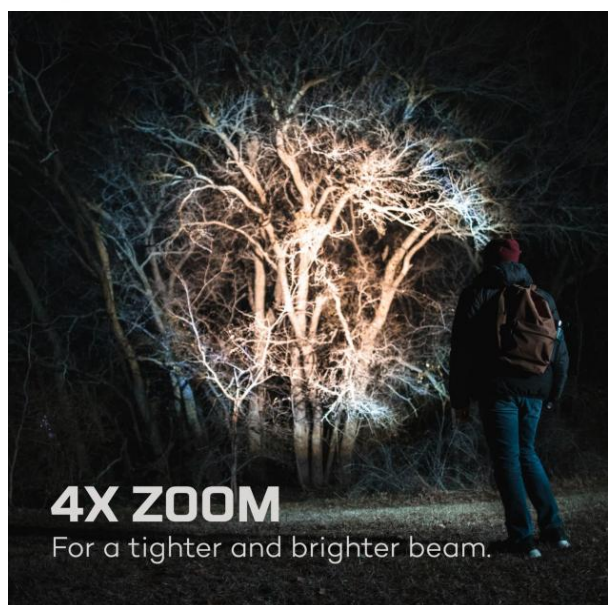

4X ZOOM

For a tighter and brighter beam.