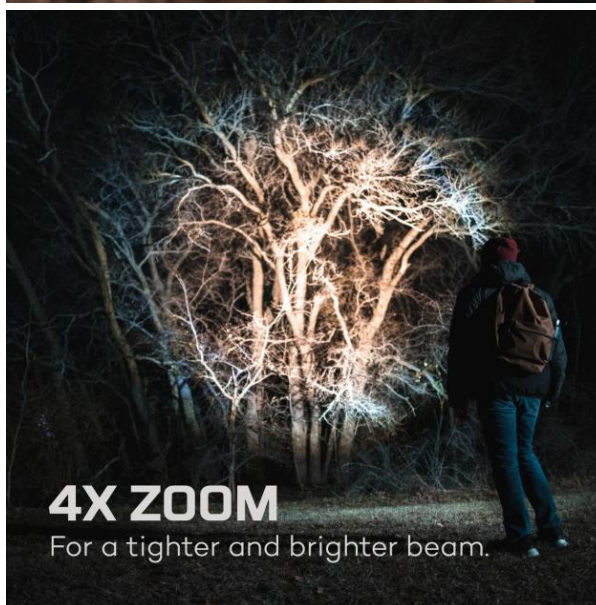

## NEBO Flashlight Franklin Twist RC

Model No: NEB-WLT-0024-G

**400 LUMENS**

Brilliant white light.

**360° LANTERN**

Full area coverage.

**4X ZOOM**

For a tighter and brighter beam.