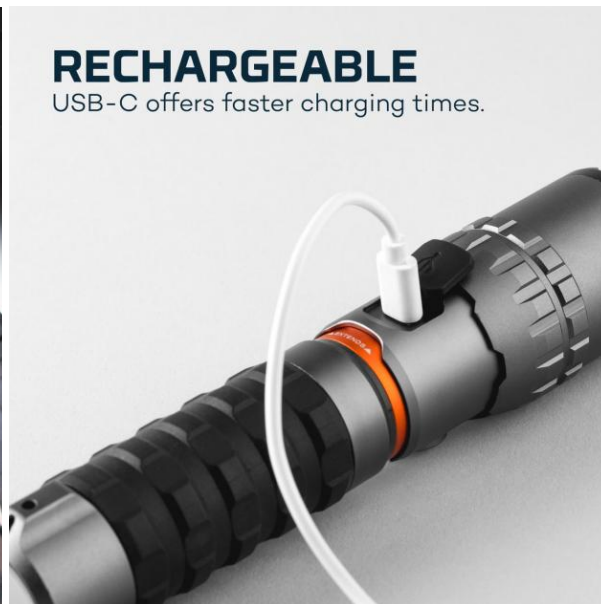

NEBO Flashlight Slyde King 2K

Model No: NEB-WLT-1003-G

2000 LUMENS

Brilliant light, fully dimmable.

**500 LUMEN
WORKLIGHT**

Slide open to activate.

RECHARGEABLE

USB-C offers faster charging times.