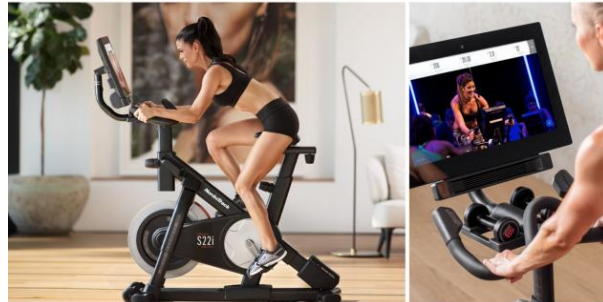

NordicTrack Commercial S22I Studio Cycle

Model No: QT-NT-S22I

Price:

Rs. 1,199,900

Warranty:

---

1 Year(s) manufacturer warranty.

The Frame (Coating Excluded) ˆˆˆ 1 Years, Parts ˆˆˆ 1 Year, Toe Cage, Straps, Seats, Break Pads, Drive Belt (Wear Items) ˆˆˆ 90 Days, Labor ˆˆˆ 1 Year