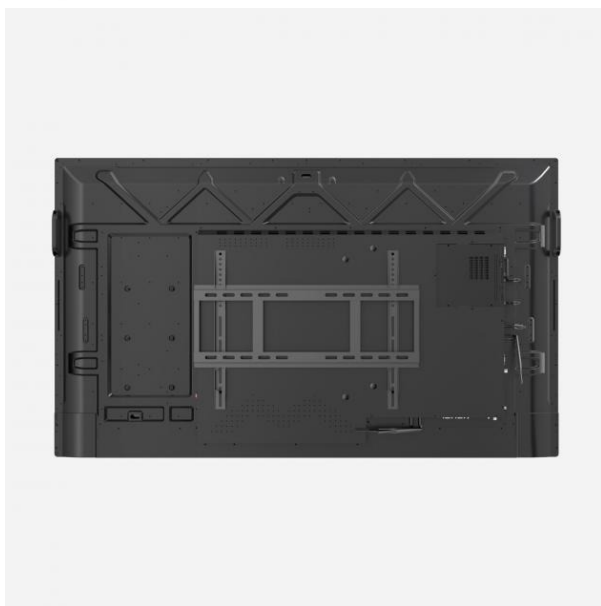

SINGER®

Singer Interactive Smart Board 65" - SLE65IFPD

Model No: SLE-65IFPD

CPU : 64 bit Quad-core ARM Cortex-A55
RAM : 4GB
Internal Memory : 32GB

Portable Stand (Optional)

PRODUCT CODE : IFPSTANDAU

**This (Optional) Product Is Not Included
With This Interactive Smart Board**

Specifications:

- Type: 4K Android
- Model: SLE-65IFPD
- Screen Size: 65"
- Display Type: LED
- Display Resolution: 3840 * 2160
- Viewing Angle: H:178°, V:178°
- Brightness / Luminance: 450 cd/?
- Refresh Rate: 60Hz
- Backlight Type: LED
- Touch Panel: Tempered Glass with 4mm thickness Standard
- Touch Type: IR touch
- Touch Points: 20 Points
- Touch Resolution: 32768 * 32768
- Touch Accuracy: Diameter >=5mm?Optimum >=7mm
- Touch Response Time: Single point mode: single click?8ms ,Writing?3ms
- Touch Interface Driven: Full-speed USB (Driver free)
- Design - Info: Aluminum (Front) + Metal plate SPCC (Rear)
- Design - Frame Colour: BLACK
- Design - Stand: Optional
- Sound (Speakers / Amplifier) - Audio Power Output: 15W x 2 (To front)
- Software - Operating System: Android 11.0
- Software - Internet Browser: Chrome
- Software - App Store: Play Store
- On-Board Storage / Internal Memory: The default 32GB, extends to up to 128GB,EMMC
- Running Memory / ROM: 4G RAM
- CPU/GPU: 64-bit quad-core ARM Contex-A55 , ARM Mali-G52
- Bluetooth: Yes 5.0
- Wifi: Yes
- Ethernet: Yes
- FM Radio: No