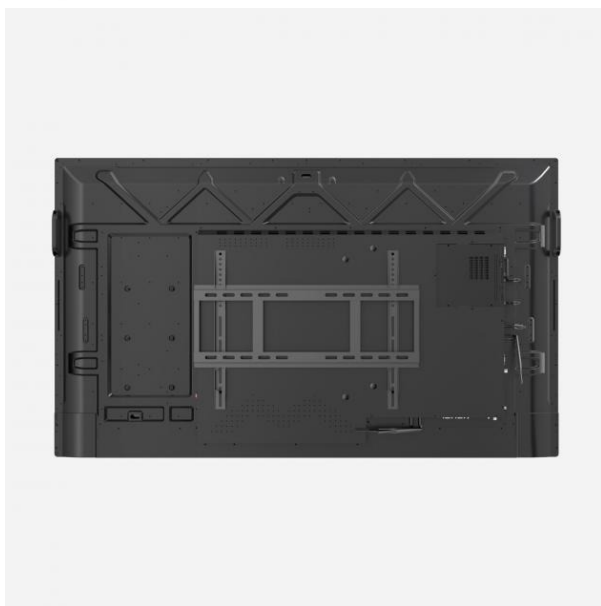

SINGER®

Singer Interactive Smart Board 85" - SLE85IFPD

Model No: SLE-85IFPD

CPU : 64 bit Quad-core ARM Cortex-A55
RAM : 4GB
Internal Memory : 32GB

Portable Stand (Optional)

PRODUCT CODE : IFPSTANDAU

**This (Optional) Product Is Not Included
With This Interactive Smart Board**

Specifications:

- Type: 4K Android
- Model: SLE-85IFPD
- Screen Size: 85"
- Display Type: LED
- Display Resolution: 3840 * 2160
- Viewing Angle: H:178°, V:178°
- Brightness / Luminance: 450 cd/?
- Refresh Rate: 60Hz
- Backlight Type: LED
- Touch Panel: Tempered Glass with 4mm thickness Standard
- Touch Type: IR touch
- Touch Points: 20 Points
- Touch Resolution: 32768 * 32768
- Touch Accuracy: Diameter >=5mm?Optimum >=7mm
- Touch Response Time: Single point mode: single click?8ms ,Writing?3ms
- Touch Interface Driven: Full-speed USB (Driver free)
- Design - Info: Aluminum (Front) + Metal plate SPCC (Rear)
- Design - Frame Colour: BLACK
- Design - Stand: Optional
- Sound (Speakers / Amplifier) - Audio Power Output: 15W x 2 (To front)
- Software - Operating System: Android 11.0
- Software - Internet Browser: Chrome
- Software - App Store: Play Store
- On-Board Storage / Internal Memory: The default 32GB, extends to up to 128GB,EMMC
- Running Memory / ROM: 4G RAM
- CPU/GPU: 64-bit quad-core ARM Contex-A55 , ARM Mali-G54
- Bluetooth: Yes 5.0
- Wifi: Yes
- Ethernet: Yes
- FM Radio: No