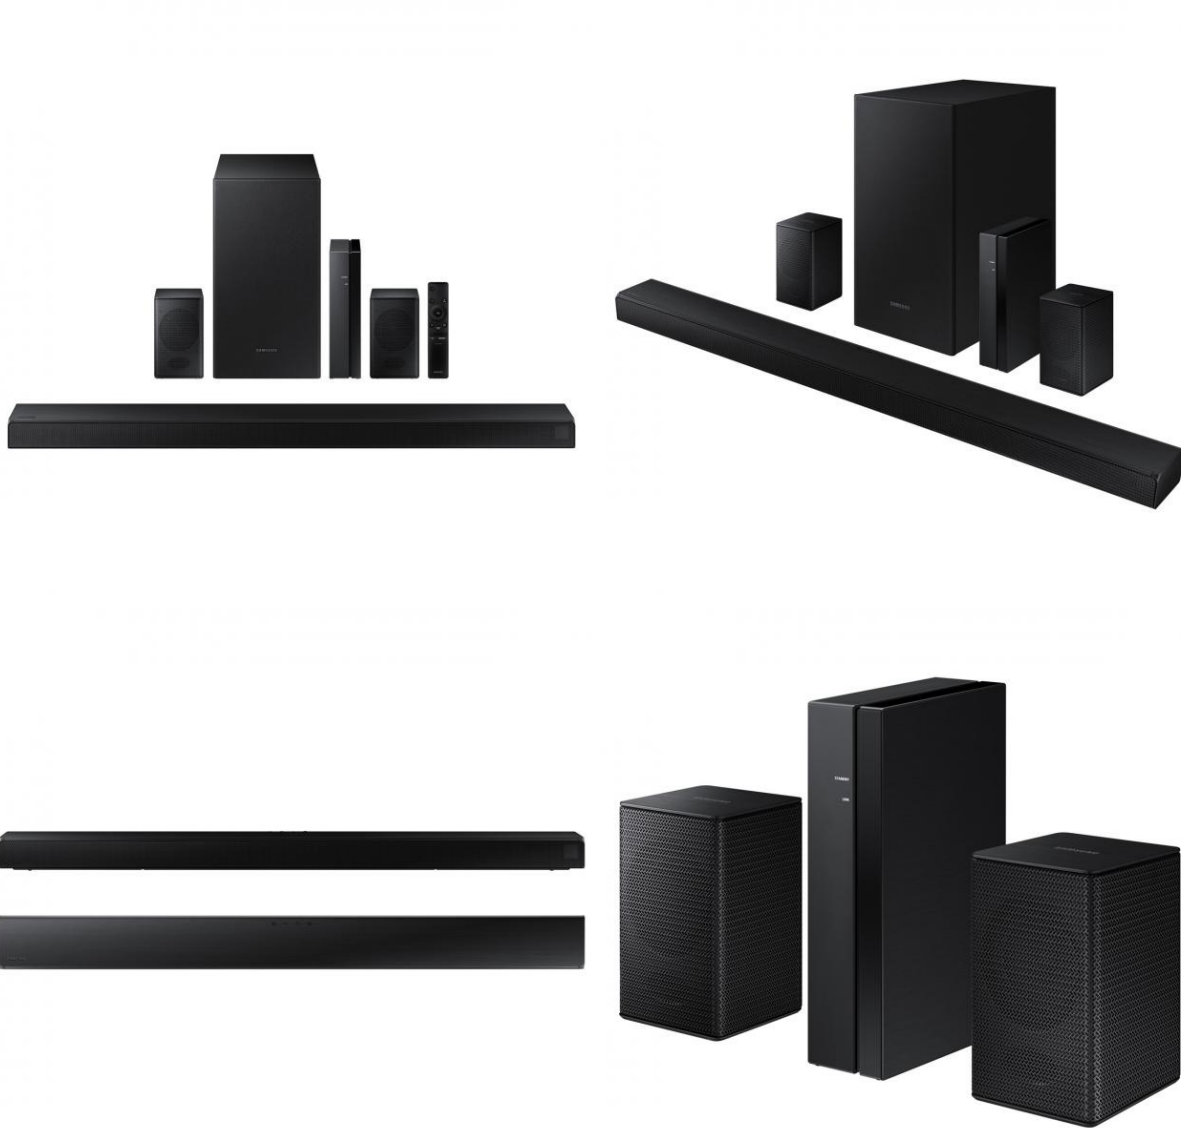

SAMSUNG

Samsung HW-T670 Sound Bar - 5.1Ch, 3D Surround, 460W

Model No: SMGHWT670

Price:

Rs. 174,999

Warranty:

1 Years(s) manufacturer warranty.
1 Year Manufacturer Warranty.

Delivery:

Specifications:

- Type: Sound Bar
- Power Output: 460W
- Speaker System: 5.1 Stereo
- Surround: Yes
- Sound Features: Game Pro, Adaptive Sound, DTS Virtual
- Sound Entertainments: Q Symphony, Acoustic Beam
- Display / Panel: Yes
- Bluetooth: Yes
- Speaker / Woofer Specifications: Wireless Subwoofer + Wireless Rear Kit
- Playable Formats (Data): MP3, WAV, OGG, FLAC, AIFF
- Inputs: Optical, HDMI
- Outputs: HDMI
- Memory Card / USB Support: Yes
- Remote Control: One Remote Control
- Dimensions: 1036.0 x 460.0 x 252.0 mm
- Weight: 10.8 Kg
- Colors: Black
- Warranty: 1 Year