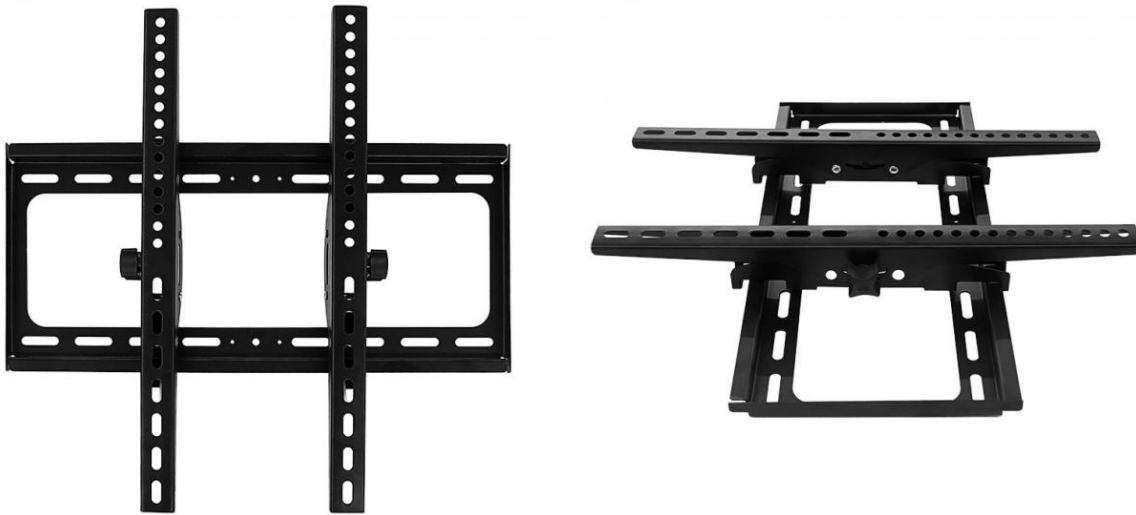

SINGER®

Singer Angled Removable LED LCD TV Wall Mount (WB-C45) (26" - 42")

Model No: WB-C45

Price:

Rs. 1,500

Warranty:

0 No(s) manufacturer warranty.

Delivery:

Specifications:

- Type: TV Wall Mount
- Design / Build / Material: Metal
- TV Sizes Supported: 26" To 42"
- Maximum Weight Load: 45KG (99lbs)
- VESA Compatible / Standards: 400 x 400mm
- Adjustable Tilt / Swivel / Rotation / Adjustability : Tilt 12° Up And 12° Down
- Arm Length Max: Mounted Just 6.8cm (2.7") From Wall
- Ideal/Suitable For: Suitable For Home, Entertainment, Public Places And Commercial Establishments Such As Living Room, Shopping Mall, Store Waiting Hall, Lounge, Classroom, Lobby And Restaurant.
- Colors: Black
- Warranty: No Warranty