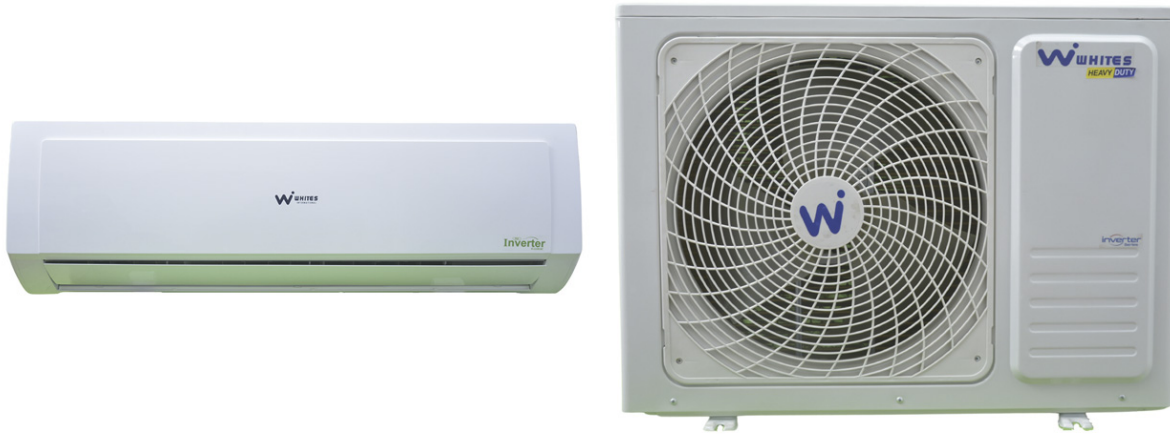

## Whites Inverter Air Conditioner 22,000 BTU, Split Type (WIS24K-I5)

Model No: WIS24K-I5

### Price:

---

Rs. 399,999

## Specifications:

---

- Type: Wall Mounted - Inverter
- Refrigerant : R32
- Condenser: Fin & Tube 8.0 mm
- Compressor - Brand: High EER Twin Rotary
- Rated Power Supply (Volts/Hz/Phase): 230 / 50 / 1 Phase
- Rated Cooling Capacity (BTU/Hr): 22,519 BTU
- Rated Power Input (W): 1571W
- Rated EER: ISEER - 4.20 (W/W)
- Air Flow (IDU) (Cooling / Heating) (CFM): 950/850/750/600 CMH
- Sound Level (IDU) (Cooling / Heating): 50/44/41/37 dBA
- Display: yes
- On/Off Timer: yes
- Auto Restart: yes
- Sleep Mode: yes
- Turbo: yes
- Swing: Horizontal Swing - Auto, Vertical Swing - Manual
- Power Save Modes: yes
- Remote Control: yes
- Star / Energy Rating: 5 Star
- Dimension (IDU) (W X H X D): 970×300×224 mm
- Dimension (ODU) (W X H X D): 860\*585\*320 mm
- Net Weight (IDU): 13.1 kg
- Net Weight (ODU): 34 Kg
- Other Information / Features : Auto Fan, I feel option, Self Diagnosis, Energy Saving, Fan speed Steps - 4 speed, Low Voltage Start-up, Illuminating indoor unit display, Air Discharge position on Indoor unit, Auto Cleaning/X- FAN/Health, Dual drainage holes
- Country Of Origin/Manufacturer: Sri Lanka